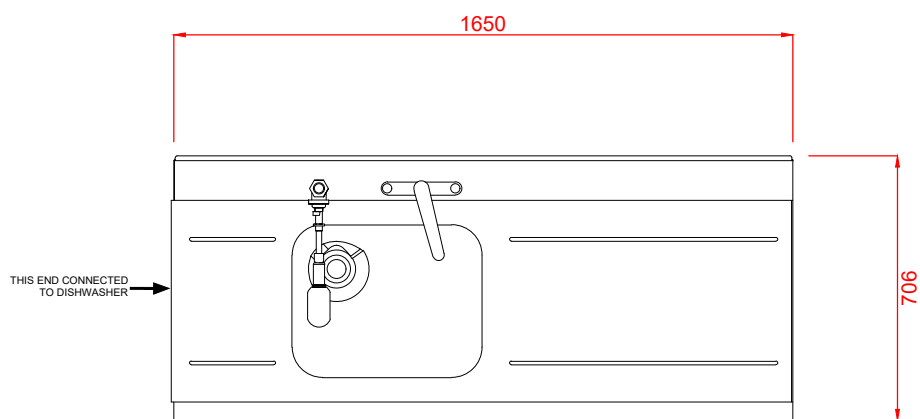

Inlet Tabling with Sink

SD1650R/L

**NOTES:**

INCLUDES:
SINK BOWL WITH SEPARATE SPLASHBACK, FIXED UNDERSHELF, SQUARE TUBULAR LEG FRAME AND SWAGED TOP.
DRILLED TO ACCOMMODATE HOBART 144604-105 PRE RINSE SPRAY UNIT WITH SEPARATE SWIVEL MIXER TAP.

PLOT SCALE: 1:20

RIGHT TO MAKE NECESSARY CHANGES IS RESERVED