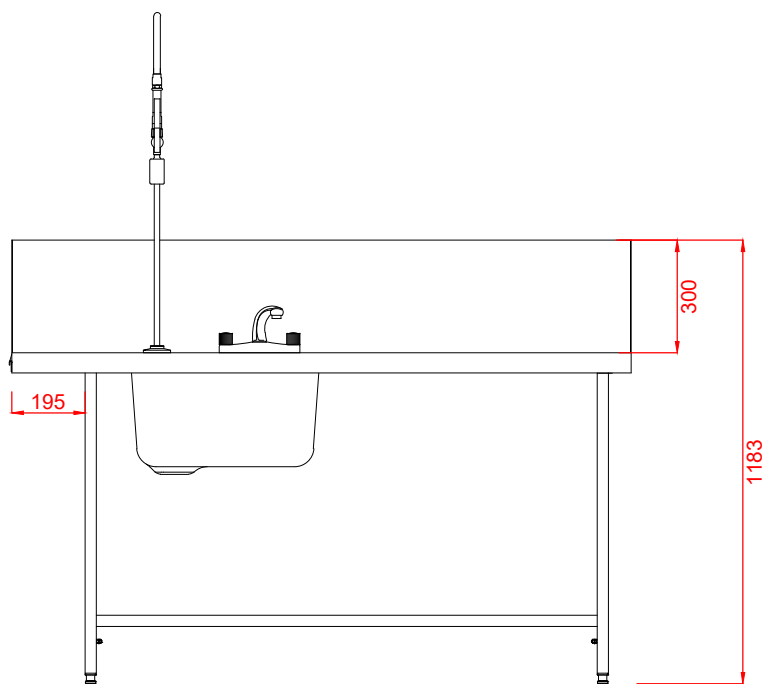

Inlet Tabling with Sink

SD1650R/L

**NOTES:**

INCLUDES:
SINK BOWL WITH SEPARATE SPLASHBACK, FIXED UNDERSHELF, SQUARE TUBULAR LEG FRAME AND SWAGED TOP.
DRILLED TO ACCOMMODATE HOBART 144604-105 PRE RINSE SPRAY UNIT WITH SEPARATE SWIVEL MIXER TAP.

PLOT SCALE: 1:20

RIGHT TO MAKE NECESSARY CHANGES IS RESERVED