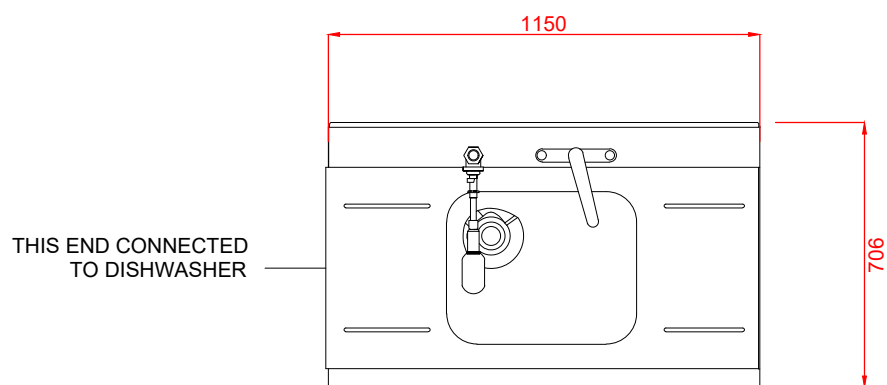

Inlet Tabling with Sink

SD1150R/L

**NOTES:****INCLUDES:**

SINK BOWL WITH SEPARATE SPLASHBACK, FIXED UNDERSHELF, SQUARE TUBULAR LEG FRAME AND SWAGED TOP. DRILLED TO ACCOMMODATE HOBART 144604-105 PRE RINSE SPRAY UNIT WITH SEPARATE SWIVEL MIXER TAP.

PLOT SCALE: 1:20

RIGHT TO MAKE NECESSARY CHANGES IS RESERVED