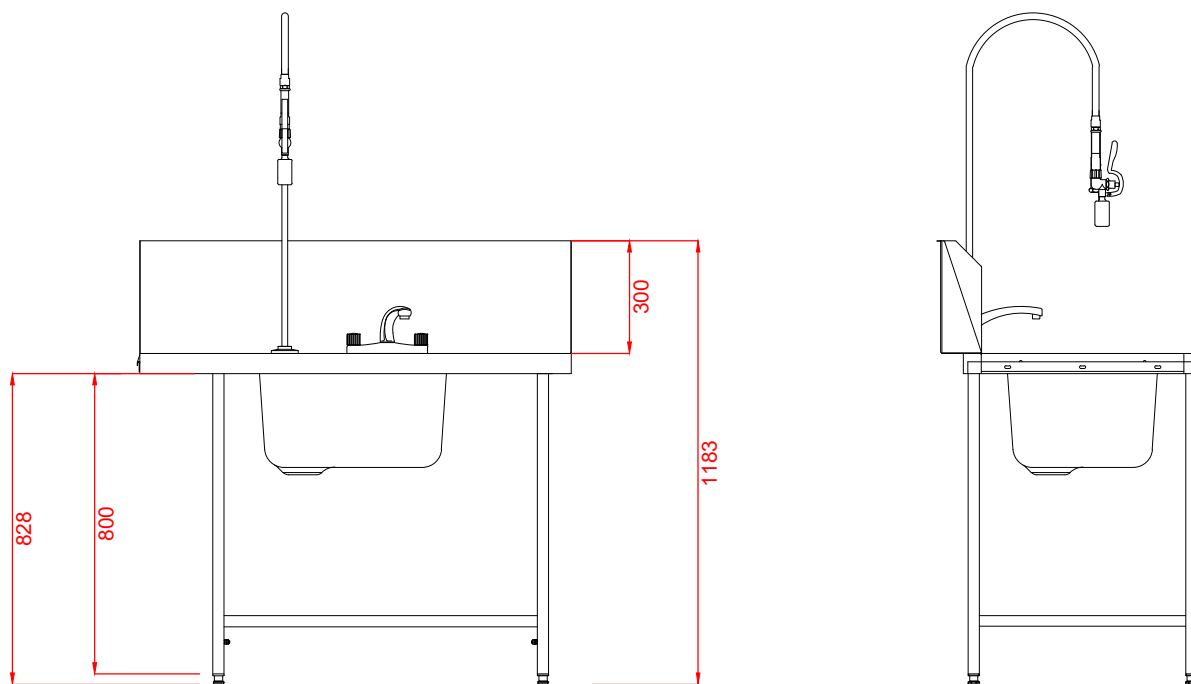

Inlet Tabling with Sink

SD1150R/L

**NOTES:****INCLUDES:**

SINK BOWL WITH SEPARATE SPLASHBACK, FIXED UNDERSHELF, SQUARE TUBULAR LEG FRAME AND SWAGED TOP. DRILLED TO ACCOMMODATE HOBART 144604-105 PRE RINSE SPRAY UNIT WITH SEPARATE SWIVEL MIXER TAP.

PLOT SCALE: 1:20

RIGHT TO MAKE NECESSARY CHANGES IS RESERVED