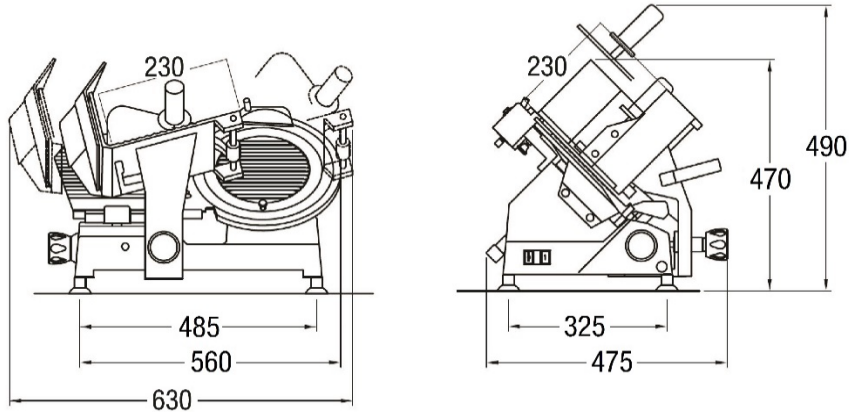

## Specifications

Model	Blade (mm) / (Inch)	Phase (Ø)	Motor (Volt)	Frequency (Hz)	Current (Amp)	Power (kW)
NS300	300 / 12	1	220	50	0.82	0.18

## Capacity

Model	Cutting Capacity (mm)	Carriage Movement (mm)	Max Slice Thickness (mm)
NS300	● 205 □ 185 x 230	270	12

## Dimensions | Shipping Information

Model	Overall Dimensions D x W x H (mm)	Net Weight (Kg)	Packed Dimensions D x W x H (mm)	Packed Weight (Kg)	Volume (m3)
NS300	475 x 630 x 490	20	560 x 660 x 620	22.5	0.229