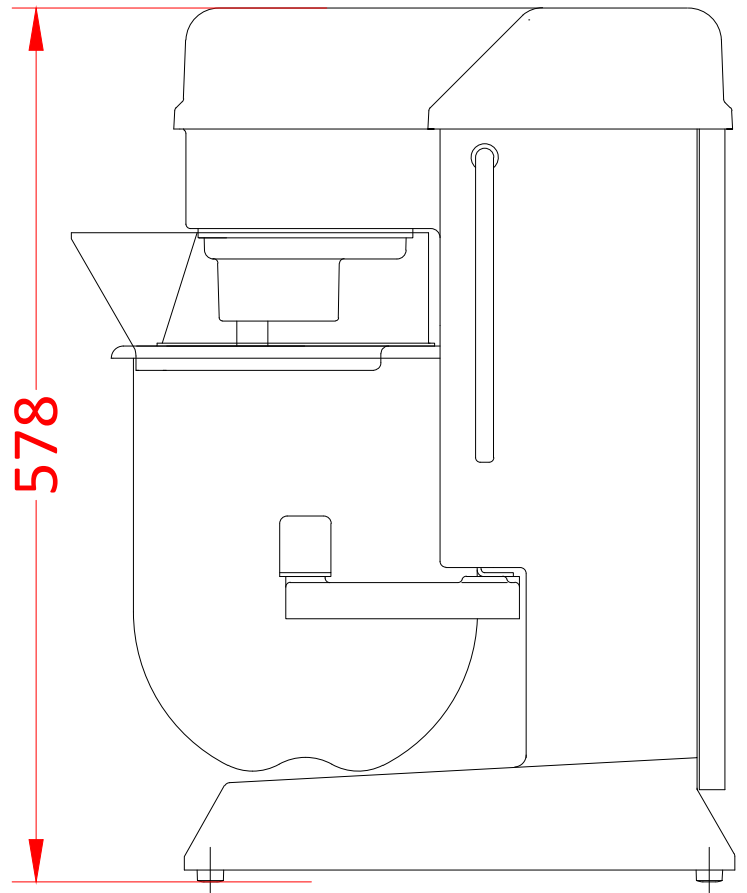

10Litre Bench Mounted Mixer

HSM10-B1S

Electric

230/50/1 0.35kW 3.5amps

MIXER COMES WITH 13amp PLUG FITTED WITH  
13amp FUSE.

**PLOT SCALE: 1:5**

RIGHT TO MAKE NECESSARY CHANGES IS RESERVED