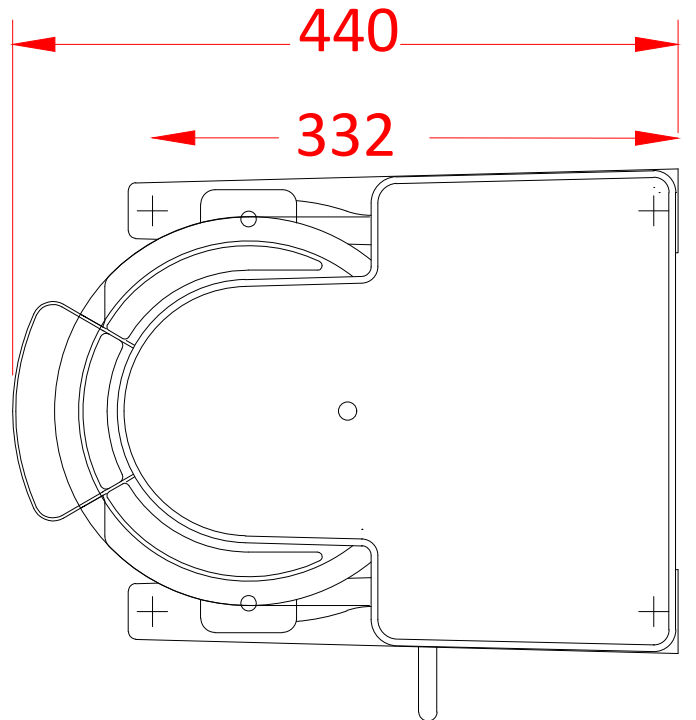

10Litre Bench Mounted Mixer

HSM10-B1S

Electric

230/50/1 0.35kW 3.5amps

MIXER COMES WITH 13amp PLUG FITTED WITH  
13amp FUSE.

**PLOT SCALE: 1:5**

RIGHT TO MAKE NECESSARY CHANGES IS RESERVED