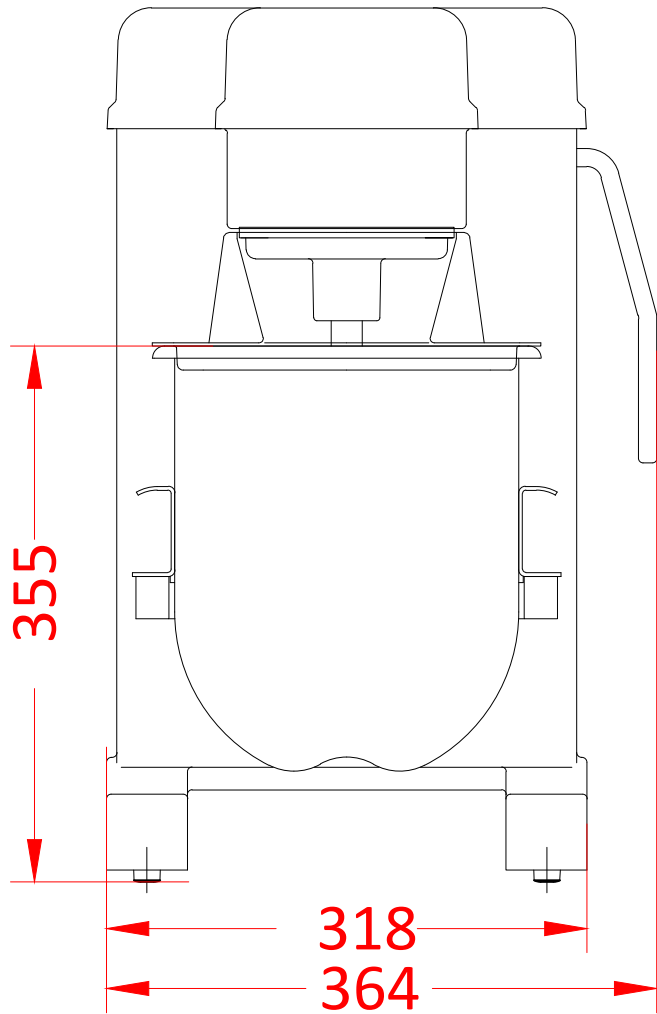

10Litre Bench Mounted Mixer

HSM10-B1S

Electric

230/50/1 0.35kW 3.5amps

MIXER COMES WITH 13amp PLUG FITTED WITH  
13amp FUSE.

**PLOT SCALE: 1:5**

RIGHT TO MAKE NECESSARY CHANGES IS RESERVED