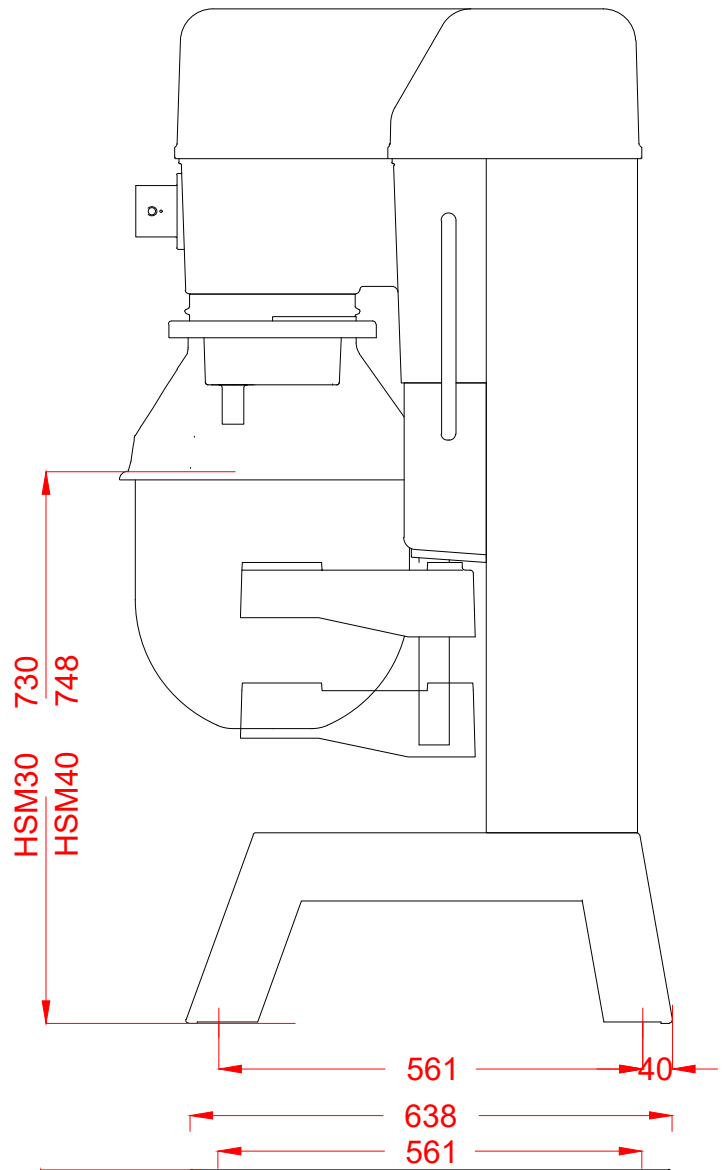

40 Litre Floor Standing Mixer

HS400-4053-SS

1 Electric

400/50/3 1.1 kW 2.5 amps.
FUSE AT 3 x10 amps.

PLOT SCALE: 1:10

RIGHT TO MAKE NECESSARY CHANGES IS RESERVED