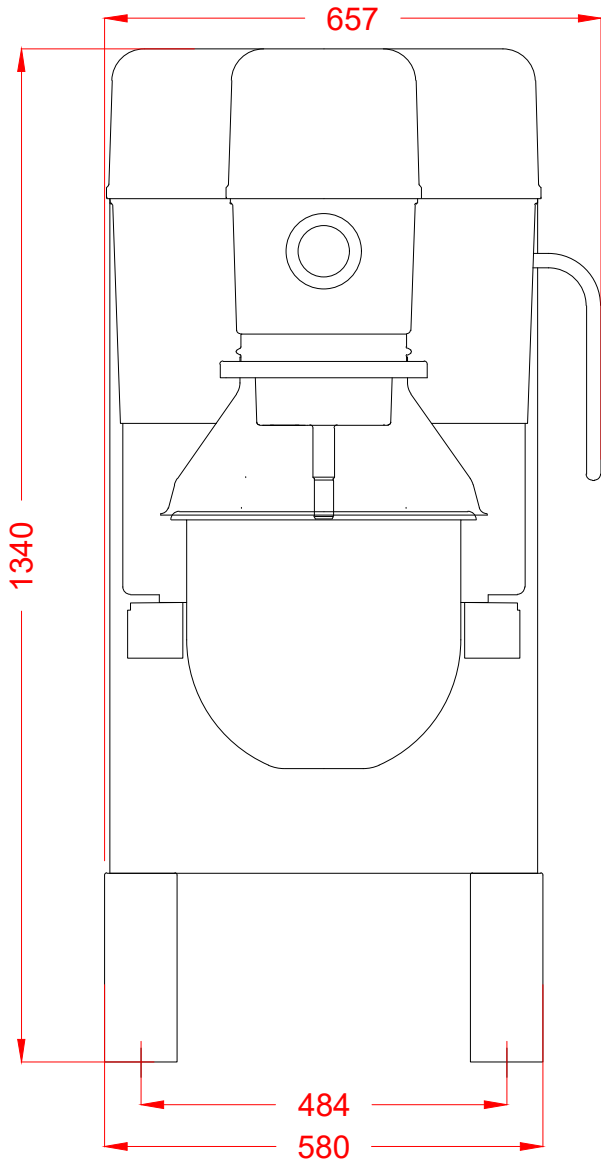

40 Litre Floor Standing Mixer

HS400-4053-SS

1 Electric

400/50/3 1.1 kW 2.5 amps.
FUSE AT 3 x10 amps.

PLOT SCALE: 1:10

RIGHT TO MAKE NECESSARY CHANGES IS RESERVED