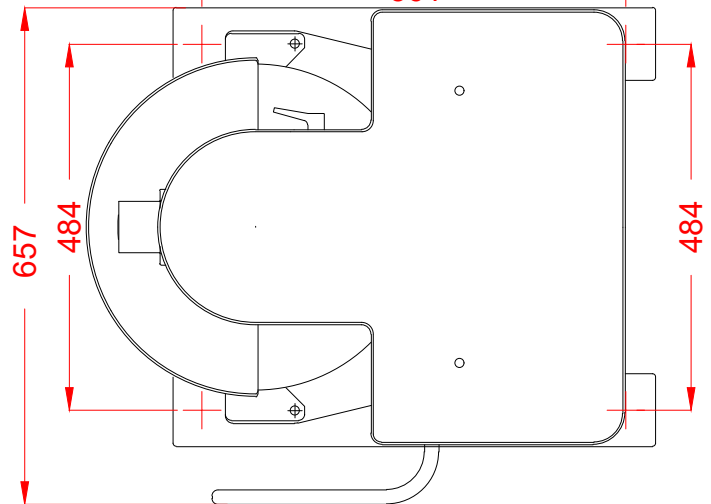

40 Litre Floor Standing Mixer

HS400-4053-SS

1 Electric

400/50/3 1.1 kW 2.5 amps.
FUSE AT 3 x10 amps.

PLOT SCALE: 1:10

RIGHT TO MAKE NECESSARY CHANGES IS RESERVED