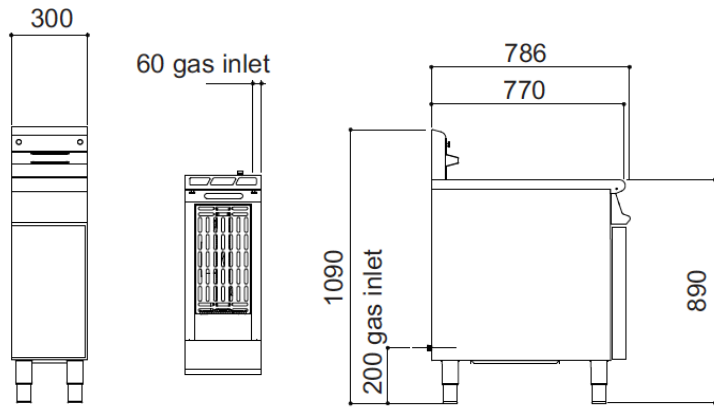

DOMINATOR*PLUS*

G3830 Single Pan, Single Basket Fryer

Key features

- Energy efficient, high performance burner
 - Quick heat up and recovery times
- Stainless steel hob with mild steel pan
 - Robust construction to withstand busy demands
- Temperature range between 140 - 190°C
 - Variable, precise control
- Sediment collection zone
 - Keeps all cleaner for longer
- Piezo ignition
 - Simple, trouble-free operation
- Fast-acting safety thermostat
 - Power cut to unit if oil overheats
- Supplied with fish grid, basket and lid
 - Everything you need to start frying

Accessories

- Sidescreens
- Factory fitted, adjustable castors
- Fixed installation kit

Similar Models

- G3840 Single pan, twin basket fryer
- G3860 Single pan, twin basket fryer
- E3830 Single pan, single basket electric fryer

Single Pan, Single Basket Fryer

Measurements *in mm*

Unit on castors is the same hob height

Installation notes

Adequate ventilation must be provided to supply sufficient fresh air for combustion and to allow easy removal of any such products that may present a risk to health. Please consult current legislation for details that relate to specific locations.

Specification *details*

Total rating (natural and propane - kW - Nett)	16.7		
Total rating (natural and propane - btu/hr - gross)	62,700		
Inlet size (natural and propane)	1/2" BSP		
Flow rate - natural (m ³ /hr)	1.75		
Flow rate - propane (kg/hr)	1.23		
Inlet pressure (natural and propane - mbar)	20 / 37		
Operating pressure (natural and propane - mbar)	13 / 34.5		
Oil capacity (litres)	15		
Hourly chip output (kg)	32		
Weight (kg)	59		
Packed weight (kg)	65		
Packed dimensions (w x d x h - mm)	400 x 1000 x 1300		
GTIN numbers			
Nat Gas (feet)	Nat Gas (castors)	LPG (feet)	LPG (castors)