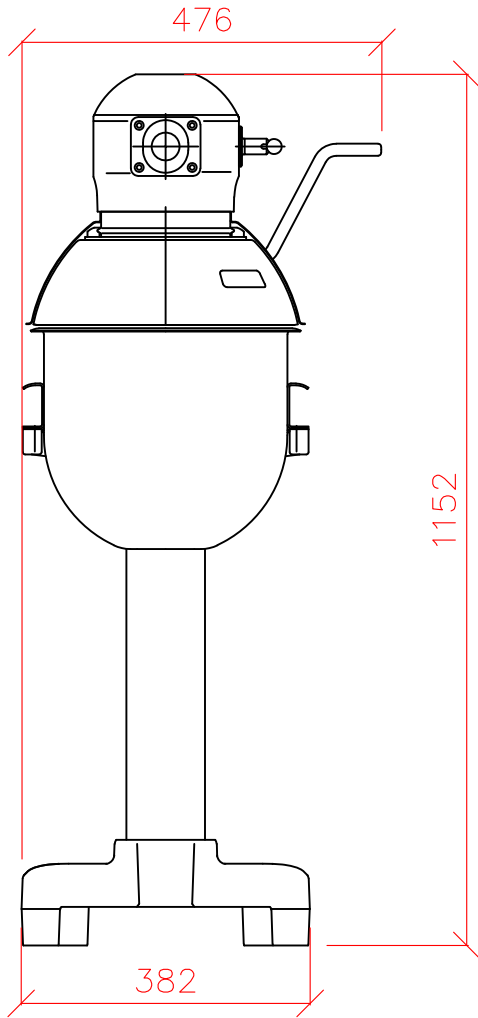

20 Litre Floor Standing Mixer

A200-F1E

1 Electric

230/50/1 0.45kW