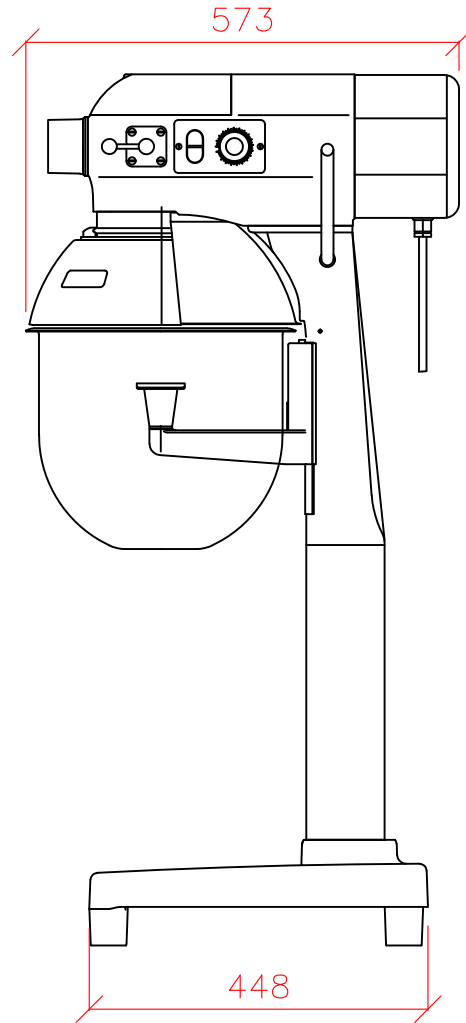

20 Litre Floor Standing Mixer

A200-F1E

1 Electric

230/50/1 0.45kW