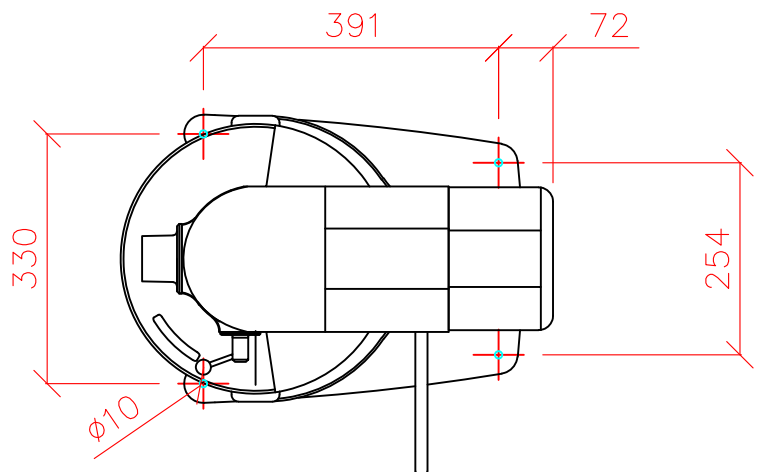

20 Litre Floor Standing Mixer

A200-F1E

1 Electric

230/50/1 0.45kW